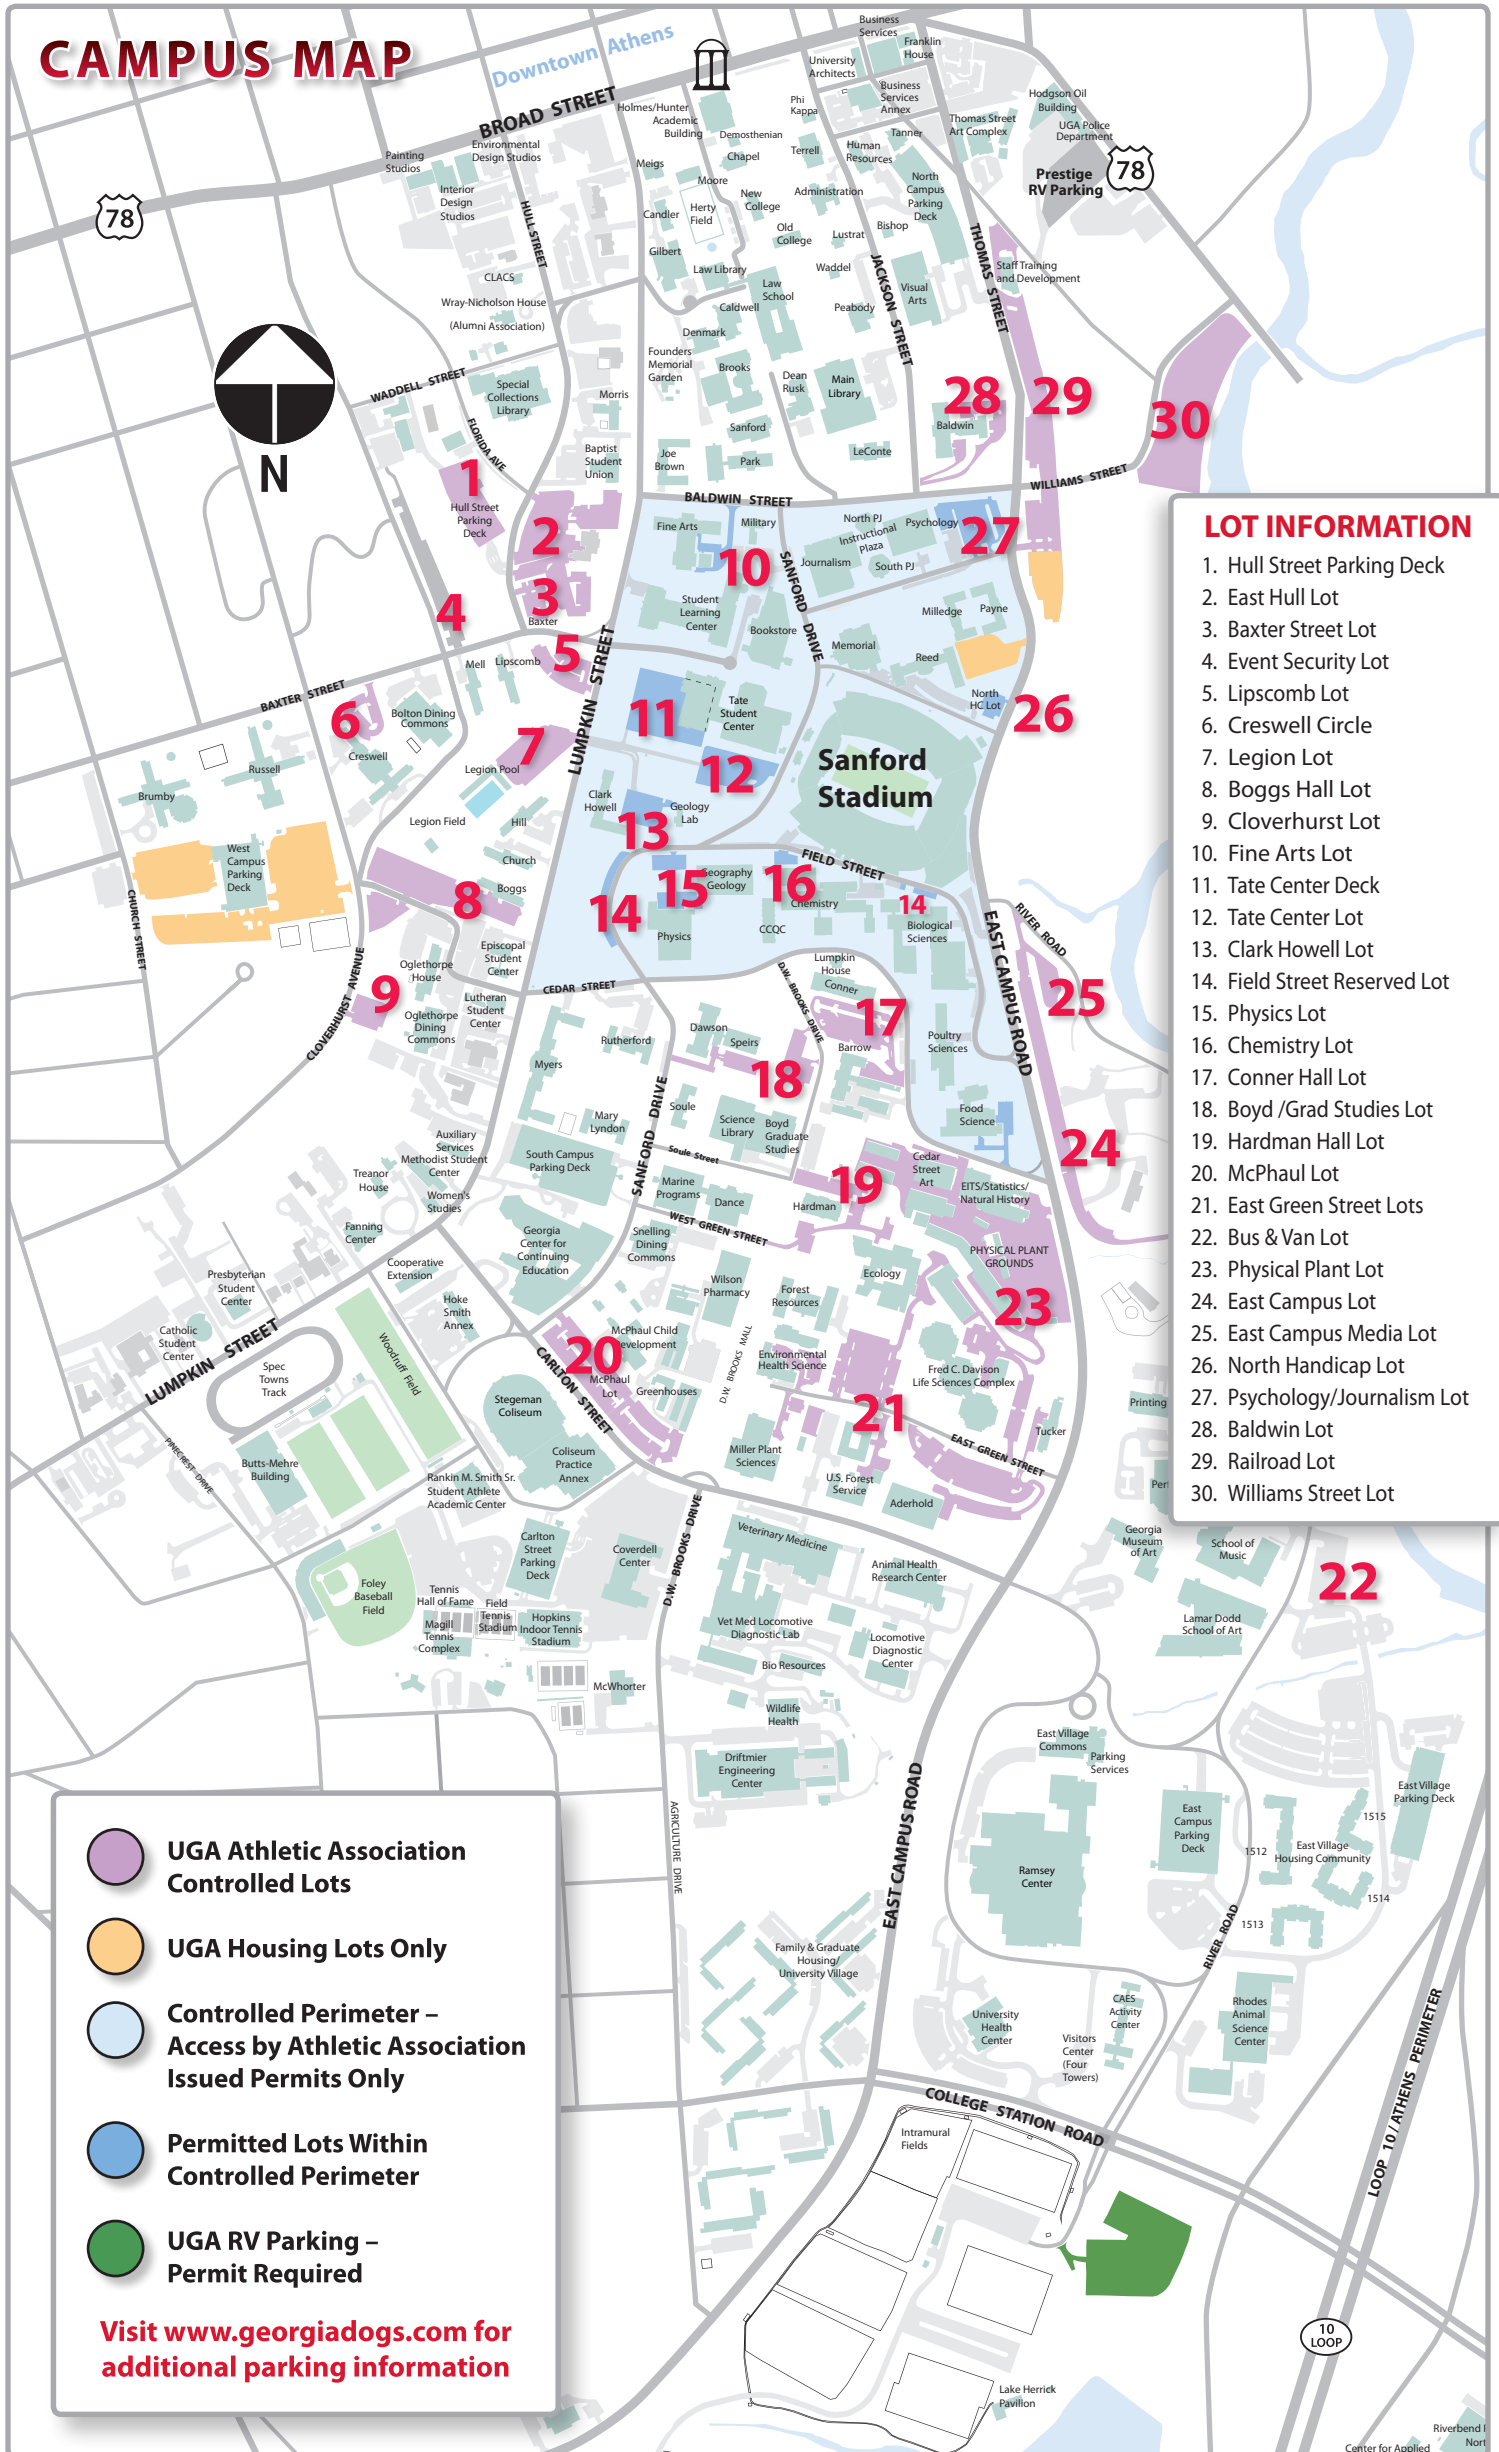

2010 UGA FOOTBALL PARKING LOTS GUIDE

CAMPUS MAP

- ### LOT INFORMATION
1. Hull Street Parking Deck
 2. East Hull Lot
 3. Baxter Street Lot
 4. Event Security Lot
 5. Lipscomb Lot
 6. Creswell Circle
 7. Legion Lot
 8. Boggs Hall Lot
 9. Cloverhurst Lot
 10. Fine Arts Lot
 11. Tate Center Deck
 12. Tate Center Lot
 13. Clark Howell Lot
 14. Field Street Reserved Lot
 15. Physics Lot
 16. Chemistry Lot
 17. Conner Hall Lot
 18. Boyd /Grad Studies Lot
 19. Hardman Hall Lot
 20. McPhaul Lot
 21. East Green Street Lots
 22. Bus & Van Lot
 23. Physical Plant Lot
 24. East Campus Lot
 25. East Campus Media Lot
 26. North Handicap Lot
 27. Psychology/Journalism Lot
 28. Baldwin Lot
 29. Railroad Lot
 30. Williams Street Lot

-  UGA Athletic Association Controlled Lots
-  UGA Housing Lots Only
-  Controlled Perimeter – Access by Athletic Association Issued Permits Only
-  Permitted Lots Within Controlled Perimeter
-  UGA RV Parking – Permit Required

Visit www.georgiadogs.com for additional parking information

10 LOOP